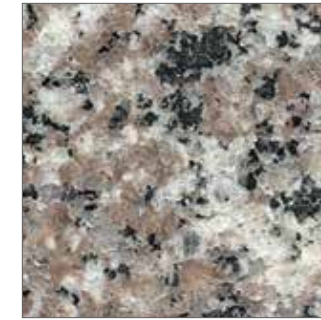

Burlywood 901